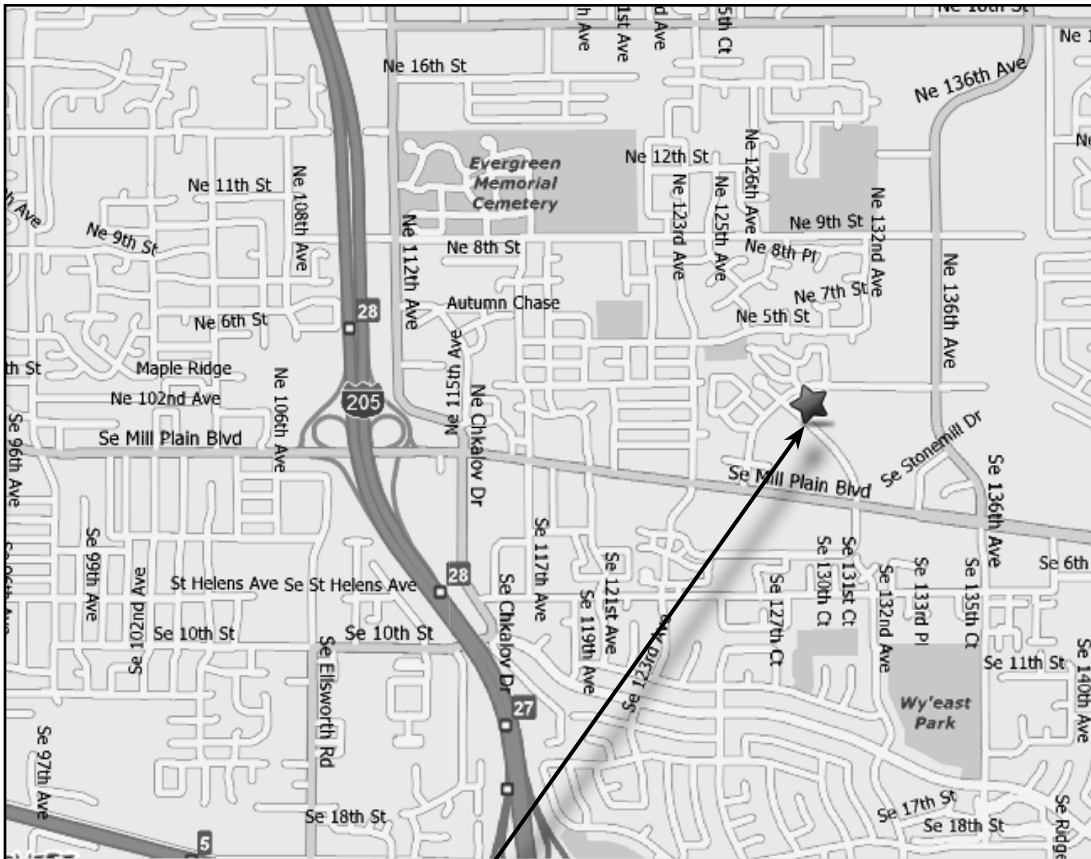

Where You Find Us

PROSCHOOLS

www.proschools.com

Vancouver, Washington

VANCOUVER CLASS LOCATION

Park Tower Addition
201 NE Park Plaza Dr., Suite 268
Vancouver, WA 98684
(800) 452-4879

HEADING SOUTH ON 1-5 S

1. Merge onto 1-205 S
2. Take the Mill Plain Blvd. Exit 28
3. Turn Left onto SE Mill Plain Blvd.
4. Turn Left onto SE 131st Ave.
5. SE 131st Ave becomes SE Park Plaza Dr.

HEADING NORTH ON 1-205 N

1. Take the Mill Plain Rd. Exit 28
2. Take the Mill Plain Rd. EAST ramp
3. Turn Right onto SE Mill Plain Blvd.
4. Turn Left onto SE 131st Ave.
5. SE 131st Ave becomes SE Park Plaza Dr.