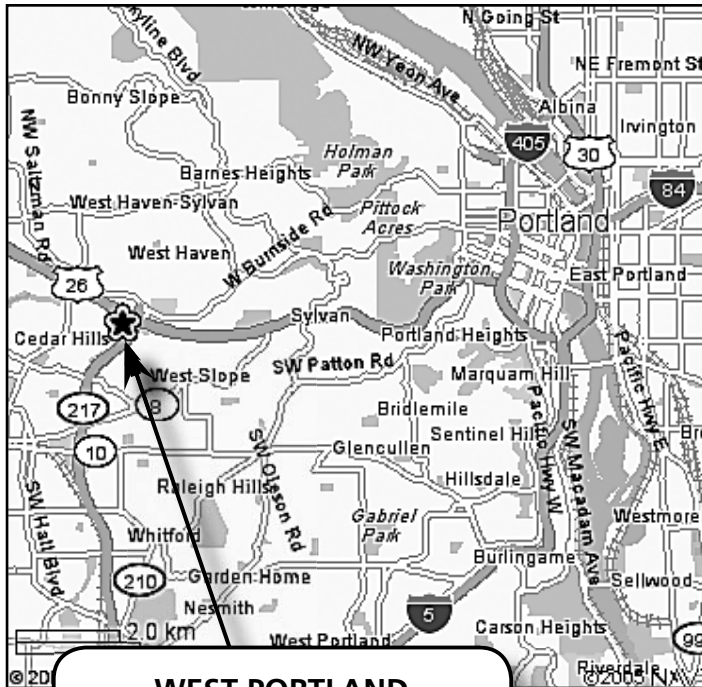

Where You Find Us

WEST PORTLAND, OREGON

WEST PORTLAND LOCATION

10225 & 10226 SW Park Way, 97225
(800) 452-4879 ♦ 503-297-1344

M–Th: 8AM – 6PM
Fri: 8AM – 5PM
Saturday / Sunday Closed

FROM DOWNTOWN PORTLAND

Heading West on Hwy. 26:

1. Take the Park Way/Barnes Rd. exit, exit 69B.
2. Turn Left ← at the light (South), follow the sign to Park Way
3. The Cedar Hills Shopping Center will be on your Left ← and a Shell Station on the Right →
4. **If you are attending a live class**, rooms are located in the Cedar Hills Shopping Center. Entrance right of Coffee Renaissance.
5. **For self-study, staff or enrollment**, turn Right → just before the Shell Station
6. ProSchools is straight ahead, in brick building, entrance facing Hwy. 26

TOWARD DOWNTOWN PORTLAND

Heading East on Hwy. 26:

1. Take the Park Way/Barnes Rd. exit, exit 69B.
2. Go through the light following signs to Park Way
3. The Cedar Hills Shopping Center will be on your Left ← and the Shell Station on your Right →
4. **If you are attending a live class**, rooms are located in the Cedar Hills Shopping Center. Entrance right of Coffee Renaissance.
5. **For self-study, staff or enrollment**, turn Right → just before the Shell Station
6. ProSchools is straight ahead, in brick building, entrance facing Hwy. 26.

FROM HWY 217

Heading North on Hwy. 217:

1. Take the Portland/Cedar Hills exit. **Go slow, stay in right lane.**
2. Take the Cedar Hills exit on the curve.
3. Turn Right → on Wilshire; go to next stop sign
4. Turn Right → at stop sign
5. Turn Left ← at next stop sign onto Park Way
6. The Cedar Hills Shopping Center will be on your Left ← and the Shell Station on your Right →
7. **If you are attending a live class**, rooms are located in the Cedar Hills Shopping Center. Entrance right of Coffee Renaissance.
8. **For self-study, staff or enrollment**, turn Right → just before the Shell Station
9. ProSchools is straight ahead, in brick building, entrance facing Hwy. 26.