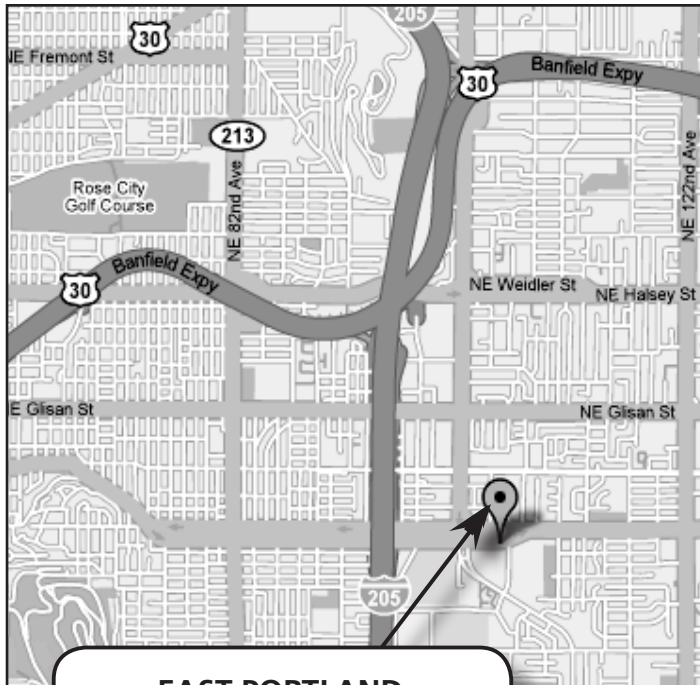

## EAST PORTLAND, OREGON

### FROM CLACKAMAS AREA

Heading North on I-205:

1. Take the Washington Street exit (Exit #20)
2. Turn Right → onto Washington Street
3. Go two blocks past Mall 205
4. ProSchools is located in the 205 Plaza next to the Acapulco Restaurant

### FROM TROUTDALE

Heading West on I-84:

1. Take I-205 South
2. Take the Glisan Street Exit (Stark Street Exit)
3. Cross over Glisan Street, follow the sign to Mall 205
4. Turn Left ← onto Washington Street
5. Go two blocks past Mall 205
6. ProSchools is located in the 205 Plaza next to the Acapulco Restaurant

### FROM DOWNTOWN/WEST PORTLAND

Heading East on I-84:

1. Head toward I-205 South, but do not actually enter onto the freeway
2. Take the Glisan Street exit (Stark Street Exit)
3. Cross over Glisan Street, follow the sign to Mall 205
4. Turn Left ← onto Washington Street
5. Go two blocks past Mall 205
6. ProSchools is located in the 205 Plaza next to the Acapulco Restaurant