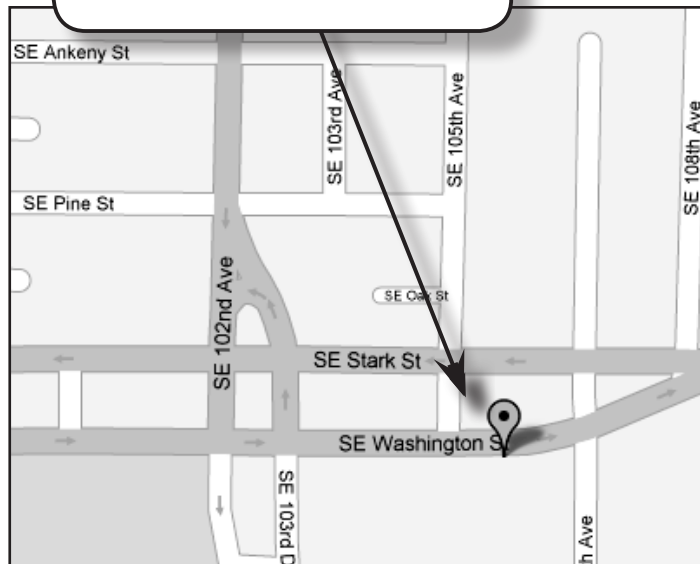

## EAST PORTLAND, OREGON

### FROM CLACKAMAS AREA

Heading North on I-205:

1. Take the Washington Street exit (Exit #20)
2. Turn Right → onto Washington Street
3. Go two blocks past Mall 205
4. ProSchools is located in the 205 Plaza next to the Acapulco Restaurant

### FROM TROUTDALE

Heading West on I-84:

1. Take I-205 South
2. Take the Glisan Street Exit (Stark Street Exit)
3. Cross over Glisan Street, follow the sign to Mall 205
4. Turn Left ← onto Washington Street
5. Go two blocks past Mall 205
6. ProSchools is located in the 205 Plaza next to the Acapulco Restaurant

### FROM DOWNTOWN/WEST PORTLAND

Heading East on I-84:

1. Head toward I-205 South, but do not actually enter onto the freeway
2. Take the Glisan Street exit (Stark Street Exit)
3. Cross over Glisan Street, follow the sign to Mall 205
4. Turn Left ← onto Washington Street
5. Go two blocks past Mall 205
6. ProSchools is located in the 205 Plaza next to the Acapulco Restaurant